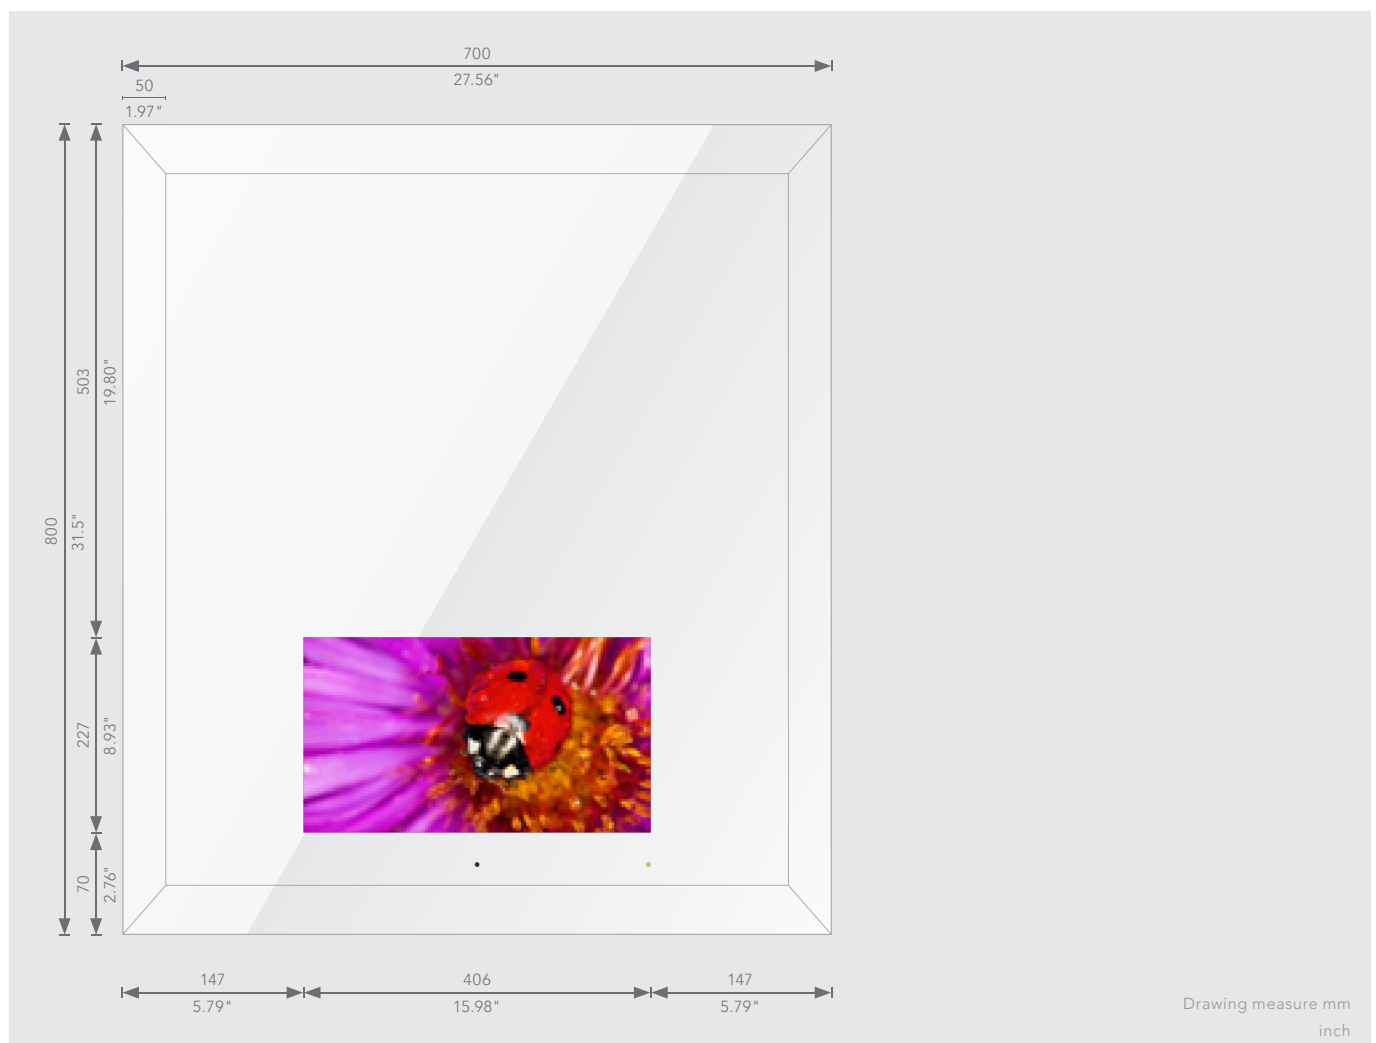

MIRROR TV – HERITAGE CR 70-185

GENERAL INFORMATION

Installation method	On-Wall Installation
Product Dimensions	700 W x 800 H x 46 D mm 27.56" W x 31.5" H x 1.81" D inch
Product Weight	14 kg 30.86 lbs
Product Usage	For In-Door Use only
Operating Temperature	5° to 50° Celcius (41° to 122° Fahrenheit)
Humidity	20% - 80%
HS Code	85 28 59 31
Packaging type	Carton Box
Packaging dimensions	810 W x 900 H x 200 D mm 31.89" W x 35.43" H x 7.87" D inch
Packaging Gross Volume Weight	24,3 kg 53.57 lbs

MIRROR TV – HERITAGE CR 70-185

SCREEN				
Mounting	On Glass (MGS)			
Display type	TFT Thin Film Transistor			
Backlight	LED			
Screen Diagonale	470 mm (18.5")			
Picture Format	16:9			
Physical Resolution	1366 x 768			
Viewing Angle	Horizontal: Typical (Total) 170° (Left: 85° / Right: 85°) Vertical: Typical (Total) 160° (Up: 80° / Down: 80°)			
Brightness ¹	450 cd/m ²			
Contrast	Typical: 1000:1			
Response Time	6 ms			
Video Inputs	HDMI 1.3	3x	HDMI terminal	480i, 480p, 576i, 576p, 720i, 720p, 1080i, 1080p
	Component (YPbPr / YCbCr)	1x	RCA terminal, green (Y), blue (Pb), red (Pr)	720p, 1080i, 1080p
Audio Inputs	Line Level Input	1x	RCA terminal, white (L), red (R)	
Other Inputs	USB	1x	USB terminal	Software Update, Media Player
	RS 232	1x	D-SUB 9 pin male terminal	
	IR Input (Infrared)	1x	Mini Jack 3.5 mm	
Audio Outputs	Speaker Output	1x	Phoenix Clip 4pin	2 x 8W RMS @ 8 Ohm per channel
Other Outputs	IR Output (Infrared - Cable)	1x	Mini Jack 3.5 mm	
	IR Output (Infrared - LED)	1x	Mini Jack 2.5 mm	
Media Player	Audio	MP3, AAC, M4A/AAC, WMA		
	Picture	JPEG/JPG, BMP, PNG		
	Video	AVI, MPG, DAT, MOV/MKV		
OSD Language	Deutsch, English, Espanol, Francais, Italiano, Portugues, Chinese			
Power	Voltage: DC 12V Standby: 0.3W / 25mA Default: 26W, 2.17A Maximum: 48W, 4A			
Certification	UL 60950-1, CAN / CSA 22.2 - 60950-1, CB, FCC, EN-60950-1, EMC 55022, EN 6100-3-2			