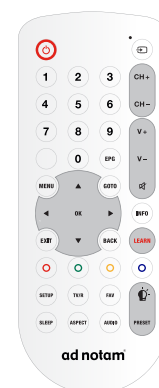

ad notam®

HIDDEN TECHNOLOGY – TECHNOLOGY BECOMES INVISIBLE.

MIRROR TV HERITAGE CR 70-185

HERITAGE
SERIES

STANDARD
PRODUCTS

KEY FEATURES

- State of the art technology
- 18.5" screen diagonal
- High brightness screen
- Crystal Mirror
- Beveled mirror frame
- Invisible loudspeaker
- Easy to install

MIRROR TV – HERITAGE CR 70-185

SCREEN				
Mounting	On Glass (MGS)			
Display type	TFT Thin Film Transistor			
Backlight	LED			
Screen Diagonale	470 mm (18.5")			
Picture Format	16:9			
Physical Resolution	1366 x 768			
Viewing Angle	Horizontal: Typical (Total) 170° (Left: 85° / Right: 85°) Vertical: Typical (Total) 160° (Up: 80° / Down: 80°)			
Brightness ¹	450 cd/m ²			
Contrast	Typical: 1000:1			
Response Time	6 ms			
Video Inputs	HDMI 1.3	3x	HDMI terminal	480i, 480p, 576i, 576p, 720i, 720p, 1080i, 1080p
	Component (YPbPr / YCbCr)	1x	RCA terminal, green (Y), blue (Pb), red (Pr)	720p, 1080i, 1080p
Audio Inputs	Line Level Input	1x	RCA terminal, white (L), red (R)	
Other Inputs	USB	1x	USB terminal	Software Update, Media Player
	RS 232	1x	D-SUB 9 pin male terminal	
	IR Input (Infrared)	1x	Mini Jack 3.5 mm	
Audio Outputs	Speaker Output	1x	Phoenix Clip 4pin	2 x 8W RMS @ 8 Ohm per channel
Other Outputs	IR Output (Infrared - Cable)	1x	Mini Jack 3.5 mm	
	IR Output (Infrared - LED)	1x	Mini Jack 2.5 mm	
Media Player	Audio	MP3, AAC, M4A/AAC, WMA		
	Picture	JPEG/JPG, BMP, PNG		
	Video	AVI, MPG, DAT, MOV/MKV		
OSD Language	Deutsch, English, Espanol, Francais, Italiano, Portugues, Chinese			
Power	Voltage: DC 12V Standby: 0.3W / 25mA Default: 26W, 2.17A Maximum: 48W, 4A			
Certification	UL 60950-1, CAN / CSA 22.2 - 60950-1, CB, FCC, EN-60950-1, EMC 55022, EN 6100-3-2			